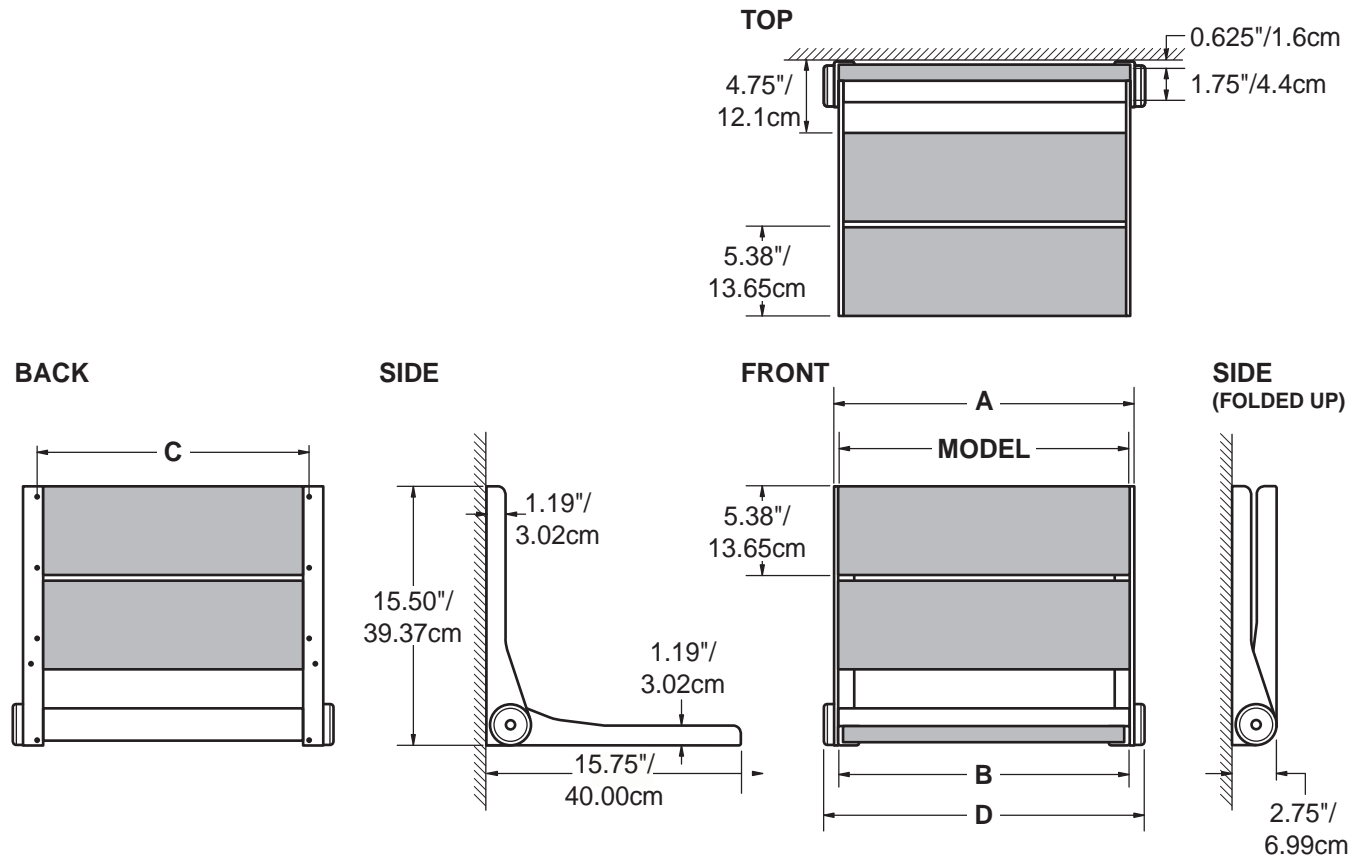

#### Product Specification

The shower seat shall have a Brazilian Walnut back rest and seating surface. The seating surface shall be 18"/46cm in width if using WS-18, or 26"/66cm in width if using WS-26. Product back rest shall be removable. Product shall fold up against the wall with a profile of less than 3"/7.62cm. Product shall be held in the folded position using a tension hinge. The product shall be supported by two 15.5"/39.37cm hidden supports. The seat frame shall be constructed of corrosion resistant 6061-T6 aluminum. Product shall have a weight capacity in excess of 500lbs / 227kg.

#### Specified Model

Model	Seat Width	Frame Finish	Seat Material / Finish	Frame Material
INV-WS18-PCG	18" / 46cm	Powder Coat Grey	Brazilian Walnut / Oil finish (does not contain VOCs - Volatile Organic Compounds)	Aluminum 6061-T6
INV-WS18-CRP	18" / 46cm	Triple Chrome Plate		
INV-WS18-BN	18" / 46cm	Brushed Nickel		
INV-WS18-ORB	18" / 46cm	Oil Rubbed Bronze		
INV-WS26-PCG	26" / 66cm	Powder Coat Grey		
INV-WS26-CRP	26" / 66cm	Triple Chrome Plate		
INV-WS26-BN	26" / 66cm	Brushed Nickel		
INV-WS26-ORB	26" / 66cm	Oil Rubbed Bronze		

#### Product Dimensions

Model	A (Back Rest)	B (Seat)	C (Hole Spacing)	D (Overall Width)	Weight
<b>WS18"</b>	18.58" / 47.19cm	17.96" / 45.62cm	16.83" / 42.75cm	19.84" / 50.39cm	19lbs / 8.5kg
<b>WS26"</b>	26.58" / 67.51cm	25.96" / 65.94cm	24.83" / 63.07cm	27.84" / 70.71cm	30lbs / 13.5kg

#### Shipping Dimensions

Model	Height (H)	Width (W)	Depth (D)	Weight
<b>WS-18</b>	17.5" / 44.45cm	21" / 53.34cm	3.5" / 8.89cm	20lbs / 9kg
<b>WS-26</b>	17.5" / 44.45cm	29" / 73.66cm	3.5" / 8.89cm	31lbs / 14kg