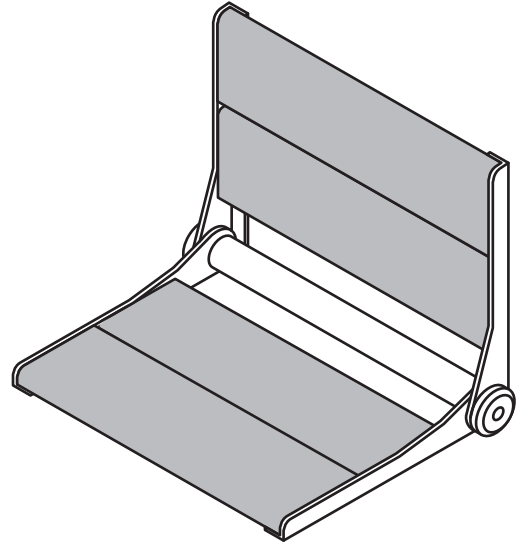

#### Product Specification

The shower seat shall have a Brazilian Walnut back rest and seating surface. The seating surface shall be 18"/46cm in width if using WS-18, or 26"/66cm in width if using WS-26. Product back rest shall be removable. Product shall fold up against the wall with a profile of less than 3"/7.62cm. Product shall be held in the folded position using a tension hinge. The product shall be supported by two 15.5"/39.37cm hidden supports. The seat frame shall be constructed of corrosion resistant 6061-T6 aluminum. Product shall have a weight capacity in excess of 500lbs / 227kg.

#### Key Features

- Brazilian Walnut Seat and Back Rest
- Fold Away Storage
- Slim Profile (Under 3" when folded)
- Solid Construction and Mounting
- Hidden Mounting Brackets
- 500lbs / 227kg Weight Capacity

#### Product Dimensions

Model	A (Back Rest)	B (Seat)	C (Hole Spacing)	D (Overall Width)	Weight
<b>WS18"</b>	18.58" / 47.19cm	17.96" / 45.62cm	16.83" / 42.75cm	19.84" / 50.39cm	19lbs / 8.5kg
<b>WS26"</b>	26.58" / 67.51cm	25.96" / 65.94cm	24.83" / 63.07cm	27.84" / 70.71cm	30lbs / 13.5kg

#### Shipping Dimensions

Model	Height (H)	Width (W)	Depth (D)	Weight
<b>WS-18</b>	17.5" / 44.45cm	21" / 53.34cm	3.5" / 8.89cm	20lbs / 9kg
<b>WS-26</b>	17.5" / 44.45cm	29" / 73.66cm	3.5" / 8.89cm	31lbs / 14kg